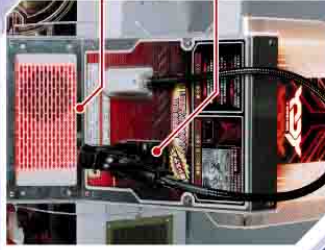

# Futuristic Cabinet Design

Popular pedal system and weapon Select system remain intact!

DX  
SD

## HEAVY-SUB WOOFER + INDEPENDENT VOICE SPEAKER!

The independent voice speakers are mounted on the gun tower in front of the player. Comrades will guide the player through the game.

The speaker lights up when new voice communications arrive.

New Gun Controller is easy to grip!

## EASY MAINTENANCE

- The primary maintenance door is at the front of the cabinet for easy access.
- The screw length in the gun controller has been standardized for efficient maintenance.

\*SPECIFICATIONS MAY CHANGE WITHOUT PRIOR NOTICE.  
DISTRIBUTOR: