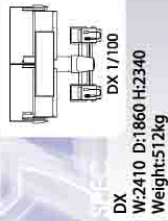

Futuristic Cabinet Design

Popular pedal system and weapon Select system remain intact!